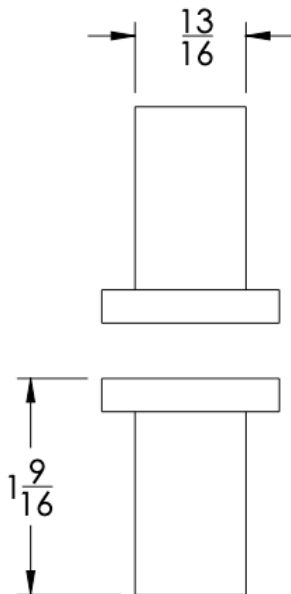

No Rosette	Medium Rosette
ICN-KNDA-NR	ICN-KNDA-MR

FRONT

SIDE

TOP

No Rosette

Medium Rosette

**Installation Notes:** Center to center hole drilling dimension are same as mentioned in column. Diameter of glass hole for installation is 1/2".

Standard hardware supplied can accommodate glass thicknesses 1/4" to 1/2". Please contact us for custom hardware in case glass thickness exceeds 1/2".

Dimensions in inches

NOTE: Dimensions subject to change without notice.