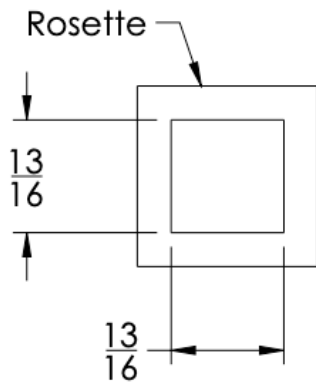

No Rosette	Medium Rosette
ICN-KNDA-NR	ICN-KNDA-MR

FRONT

SIDE

TOP

No Rosette

Medium Rosette

**Installation Notes:** Center to center hole drilling dimension are same as mentioned in column. Diameter of glass hole for installation is 1/2".