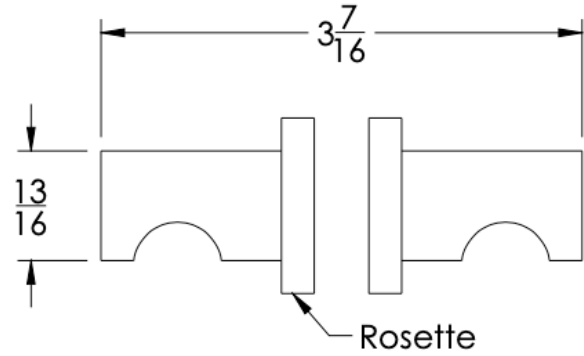

No Rosette	Medium Rosette
ICN-KNDA-NR	ICN-KNDA-MR

FRONT

SIDE

TOP

No Rosette

Medium Rosette

**Installation Notes:** Center to center hole drilling dimension are same as mentioned in column. Diameter of glass hole for installation is 1/2".